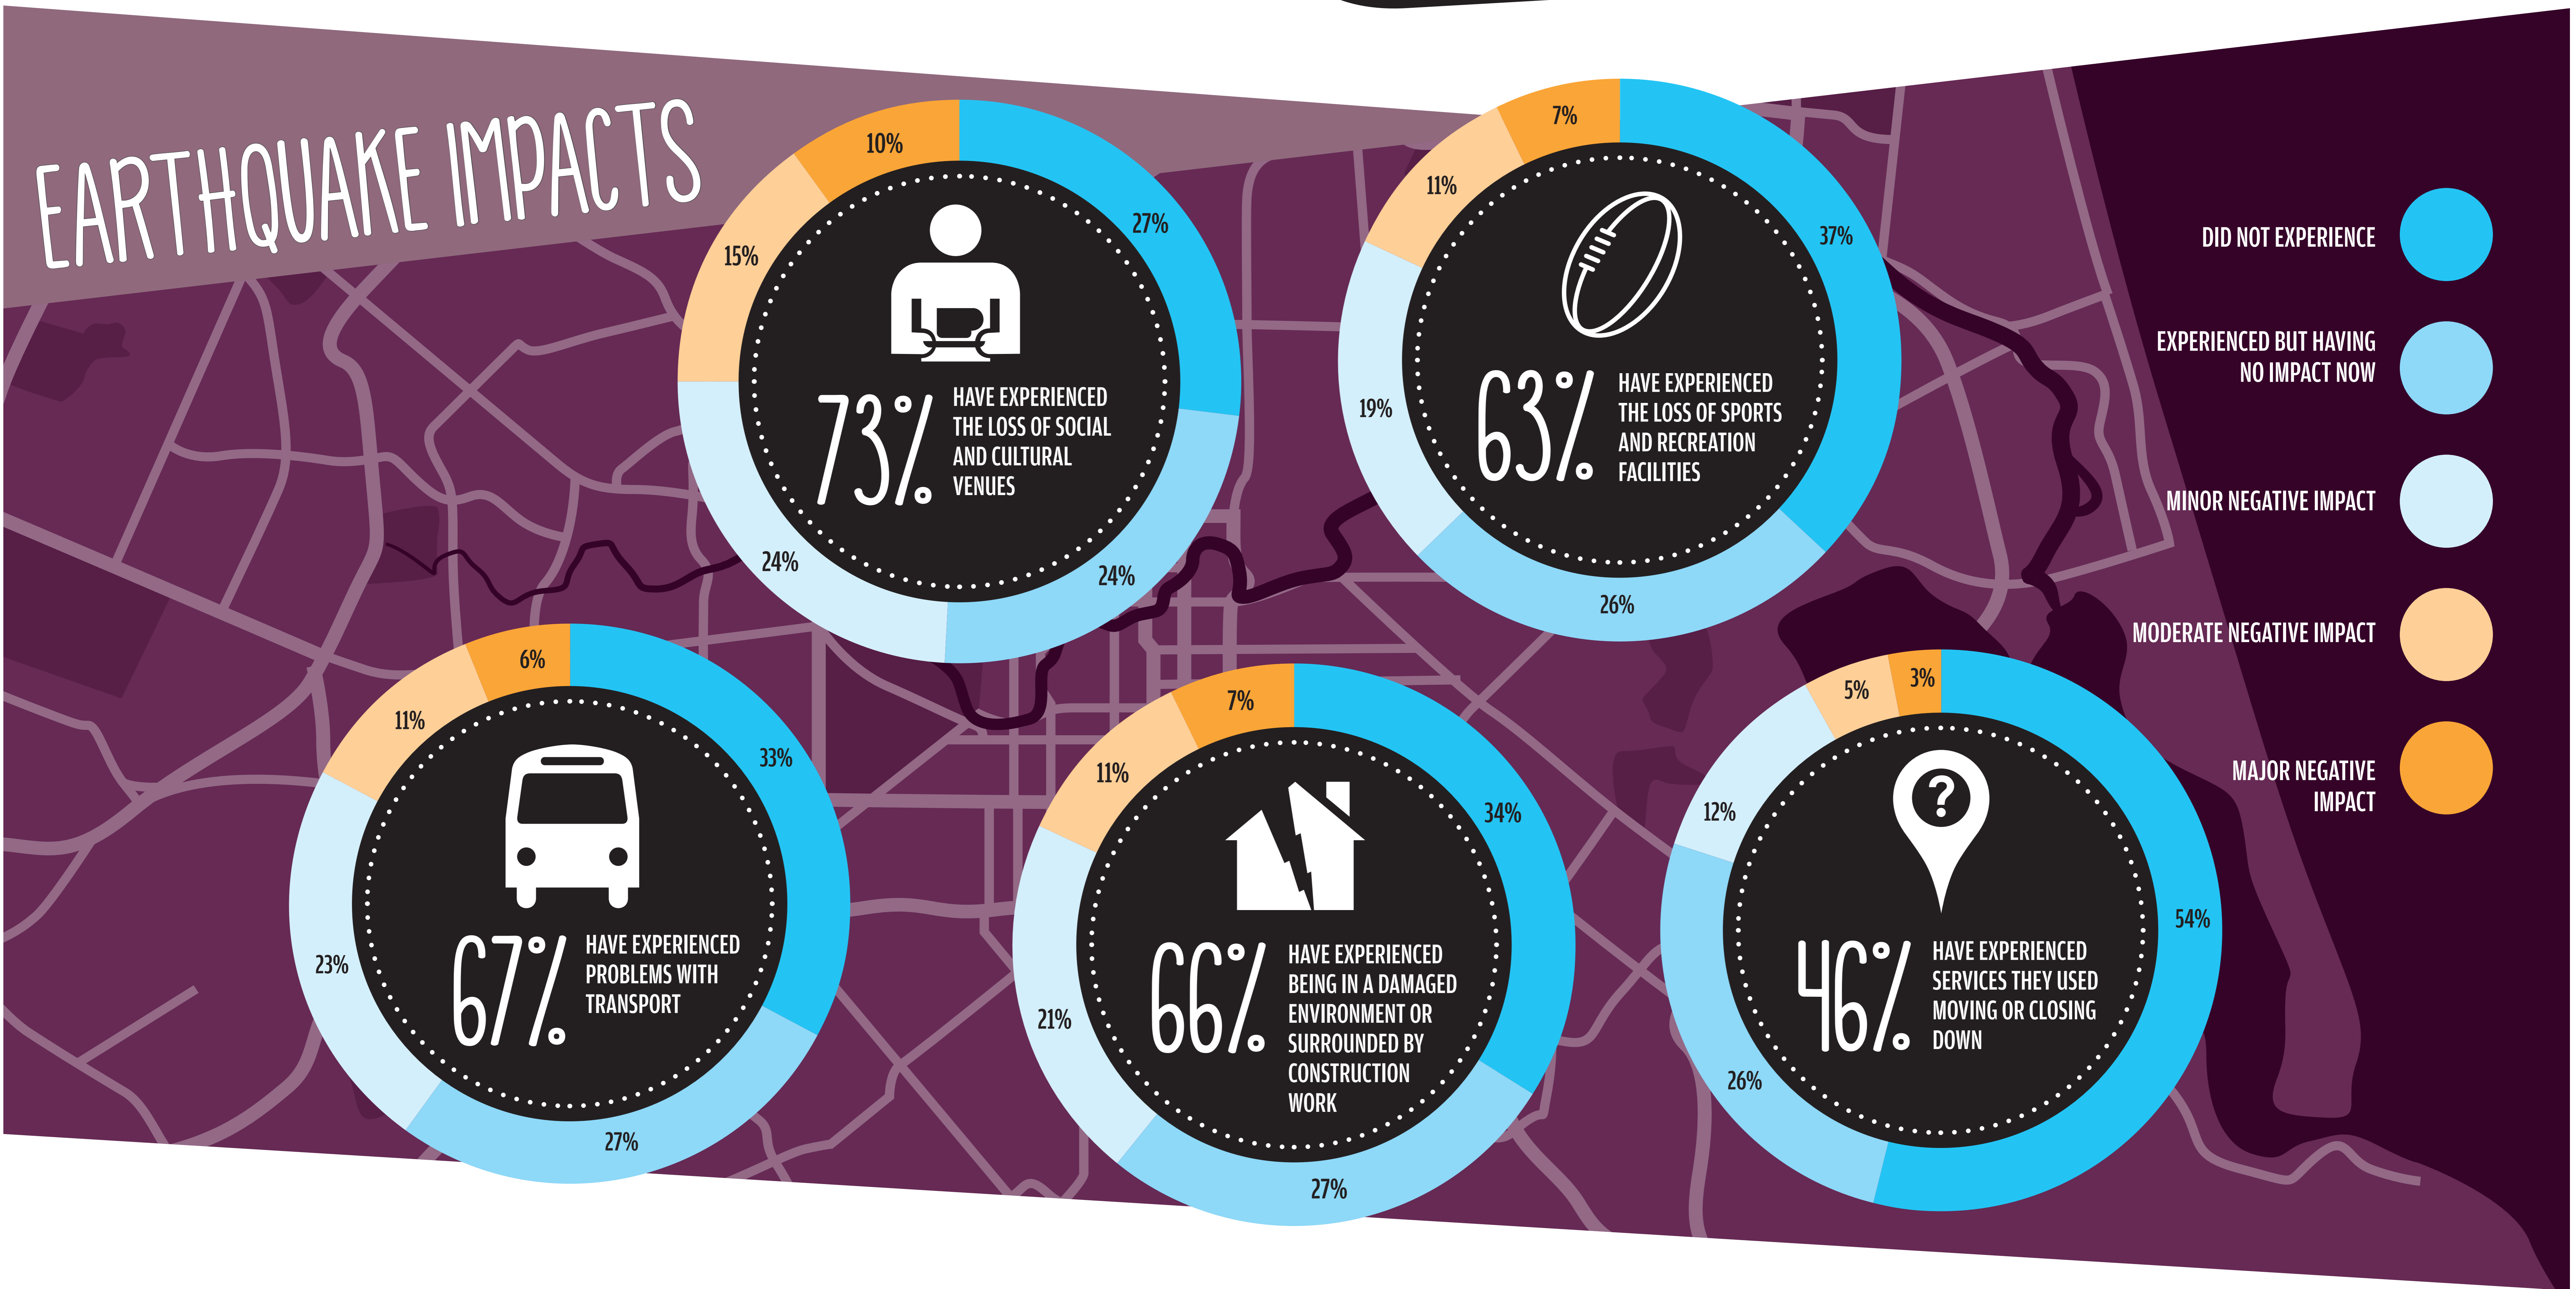

REBUILDING