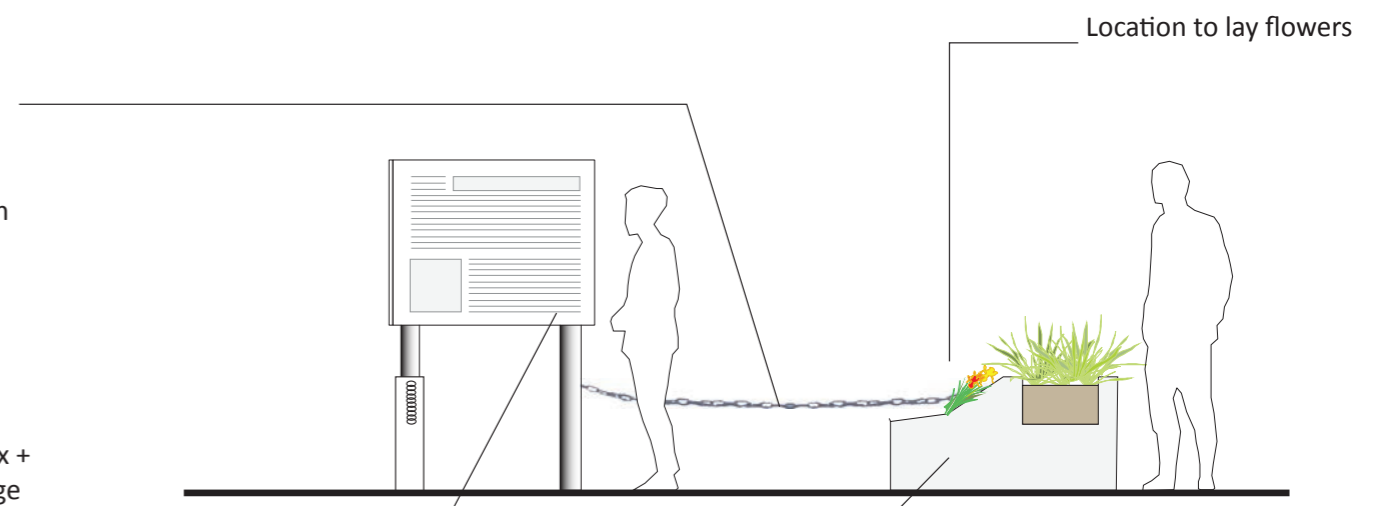

Site Plan - Site & Context - scale 1:1000

Existing mesh wire fence

Post and Chain fence

Temporary display with Ellerslie Flower show

Raised Planter box

Main Raised Planter box + Site information Signage

- Edge with timber sleepers secured into underlying metalcourse
- Retain portion of existing car park and markings